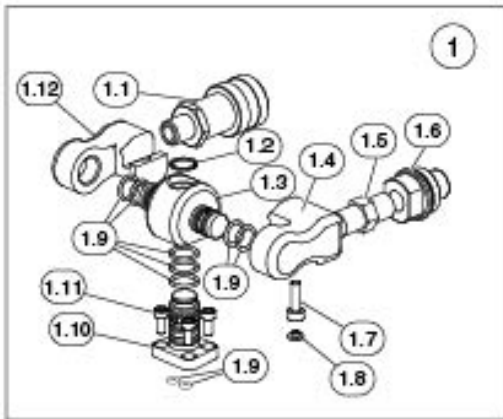

Parts Lists

TWSD1/3 Torque Wrench Parts List

Item No.	Part No.		Qty	Description
	TWSD1	TWSD3		
1	DFTAS010001	DFTAS010001	1	Multiswivel manifold assembly
1.1	STDHC000005	STDHC000005	1	-Female coupling
1.2	STDRC000041	STDRC000041	1	-Clip
1.3	DFTSB010001	DFTSB010001	1	-Multiswivel banjo

Parts Lists continued

Item No.	Part No.		Qty	Description
	TWSD1	TWSD3		
1.4	DFTAY010001	DFTAY010001	1	–Multiswivel advance yoke
1.5	INTHC000002	INTHC000002	1	–Adaptor
1.6	STDHC000004	STDHC000004	1	–Male coupling
1.7	STDFA000027	STDFA000027	1	–Screw
1.8	STDST000078	STDST000078	1	–Cap
1.9	Multiswivel Seal Kit DFTAS10004	Multiswivel Seal Kit DFTAS10004	4	–Seal
			3	–Seal
			2	–Seal
1.10	DFTSP010001	DFTSP010001	1	–Multiswivel post
1.11	STDFA000025	STDFA000025	4	–Screw
1.12	DFTAS010003	DFTAS010003	1	–Multiswivel retract yoke
2	BSDEC010001	BSDEC030001	1	TWSD endcap
3	Body Seal Kit BSDAS010007	Body Seal Kit BSDAS030007	1	Seal
			1	Seal
			1	Seal
			1	Seal
4	STDRC000034	STDRC000035	1	Clip
5	BSDPP010001	BSDPP030001	1	TWSD piston plug
6	MODFA000041	STDFA000041	1	Screw
7	BSDPI010001	BSDPI030001	1	TWSD piston
8	BSDCP010001	BSDCP030001	1	TWSD crank retaining pin
9	BSDSL010001	BSDSL030001	1	TWSD slider
10	BSDSH010001	BSDSH030001	1	TWSD shuttle
11	STDRC000030	STDRC000030	1	Clip
12	BSDBP010001	BSDBP030001	1	TWSD reaction arm button plate
13	BSDAS010008	BSDAS010008	1	TWSD lock button assembly
14	STDFA000010	STDFA000010	2	Screw
15	BSDRA010001	BSDRA030001	1	TWSD reaction arm
16	BSDAP010001	BSDAP030001	1	TWSD reaction arm pad
17	STDST000032	STDST000033	2	Pin
18	BSDSD010001	BSDSD030001	1	TWSD square drive
19	BSDSK010002	BSDSK030002	1	TWSD drive assembly
19.1	STDFA000001	STDFA000001	1	–Screw
19.2	STDST000012	STDST000013	2	–Spring
**19.3	BSDDS010001	BSDDS030002	1	–TWSD drive shoe
**19.4	BSDRT010001	BSDRT030001	1	–TWSD ratchet
19.5	BSDCR010001	BSDCR030002	1	–TWSD crank
20	BSDAS010004	BSDAS030004	1	TWSD body assembly