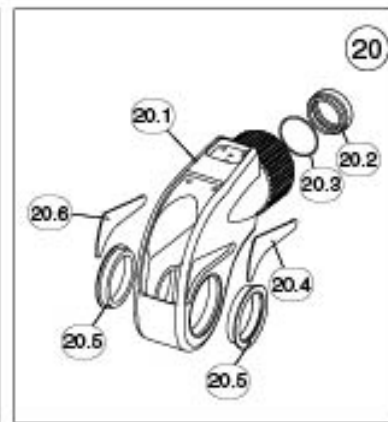

TWSD6/11/25 Torque Wrench Parts List

Item No.	Part No.			Qty	Description
	TWSD6	TWSD11	TWSD25		
1	DFTAS020006	DFTAS020006	DFTAS020006	1	Multiswivel manifold assembly
1.1	STDHC000005	STDHC000005	STDHC000005	1	Female coupling
1.2	STDRC000042	STDRC000042	STDRC000042	1	Clip
1.3	DFTSB020001	DFTSB020001	DFTSB020001	1	Multiswivel banjo