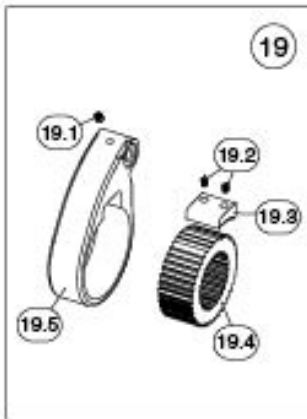

Parts Lists

TWSD1/3 Torque Wrench Parts List

Item No.	Part No.		Qty	Description
	TWSD1	TWSD3		
1	DFTAS010001	DFTAS010001	1	Multiswivel manifold assembly
1.1	STDHC000005	STDHC000005	1	-Female coupling
1.2	STDRC000041	STDRC000041	1	-Clip
1.3	DFTSB010001	DFTSB010001	1	-Multiswivel banjo

Parts Lists continued

Item No.	Part No.		Qty	Description
	TWSD1	TWSD3		
1.4	DFTAY010001	DFTAY010001	1	–Multiswivel advance yoke
1.5	INTHC000002	INTHC000002	1	–Adaptor
1.6	STDHC000004	STDHC000004	1	–Male coupling
1.7	STDFA000027	STDFA000027	1	–Screw
1.8	STDST000078	STDST000078	1	–Cap
1.9	Multiswivel Seal Kit DFTAS10004	Multiswivel Seal Kit DFTAS10004	4	–Seal
			3	–Seal
			2	–Seal
1.10	DFTSP010001	DFTSP010001	1	–Multiswivel post
1.11	STDFA000025	STDFA000025	4	–Screw
1.12	DFTAS010003	DFTAS010003	1	–Multiswivel retract yoke
2	BSDEC010001	BSDEC030001	1	TWSD endcap
3	Body Seal Kit BSDAS010007	Body Seal Kit BSDAS030007	1	Seal
			1	Seal
			1	Seal
			1	Seal
4	STDRC000034	STDRC000035	1	Clip
5	BSDPP010001	BSDPP030001	1	TWSD piston plug
6	MODFA000041	STDFA000041	1	Screw
7	BSDPI010001	BSDPI030001	1	TWSD piston
8	BSDCP010001	BSDCP030001	1	TWSD crank retaining pin
9	BSDSL010001	BSDSL030001	1	TWSD slider
10	BSDSH010001	BSDSH030001	1	TWSD shuttle
11	STDRC000030	STDRC000030	1	Clip
12	BSDBP010001	BSDBP030001	1	TWSD reaction arm button plate
13	BSDAS010008	BSDAS010008	1	TWSD lock button assembly
14	STDFA000010	STDFA000010	2	Screw
15	BSDRA010001	BSDRA030001	1	TWSD reaction arm
16	BSDAP010001	BSDAP030001	1	TWSD reaction arm pad
17	STDST000032	STDST000033	2	Pin
18	BSDSD010001	BSDSD030001	1	TWSD square drive
19	BSDSK010002	BSDSK030002	1	TWSD drive assembly
19.1	STDFA000001	STDFA000001	1	–Screw
19.2	STDST000012	STDST000013	2	–Spring
**19.3	BSDDS010001	BSDDS030002	1	–TWSD drive shoe
**19.4	BSDRT010001	BSDRT030001	1	–TWSD ratchet
19.5	BSDCR010001	BSDCR030002	1	–TWSD crank
20	BSDAS010004	BSDAS030004	1	TWSD body assembly