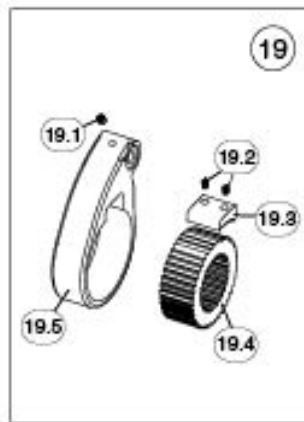

TWSD6/11/25 Torque Wrench Parts List

Item No.	Part No.			Qty	Description
	TWSD6	TWSD11	TWSD25		
1	DFTAS020006	DFTAS020006	DFTAS020006	1	Multiswivel manifold assembly
1.1	STDHC000005	STDHC000005	STDHC000005	1	Female coupling
1.2	STDRC000042	STDRC000042	STDRC000042	1	Clip
1.3	DFTSB020001	DFTSB020001	DFTSB020001	1	Multiswivel banjo