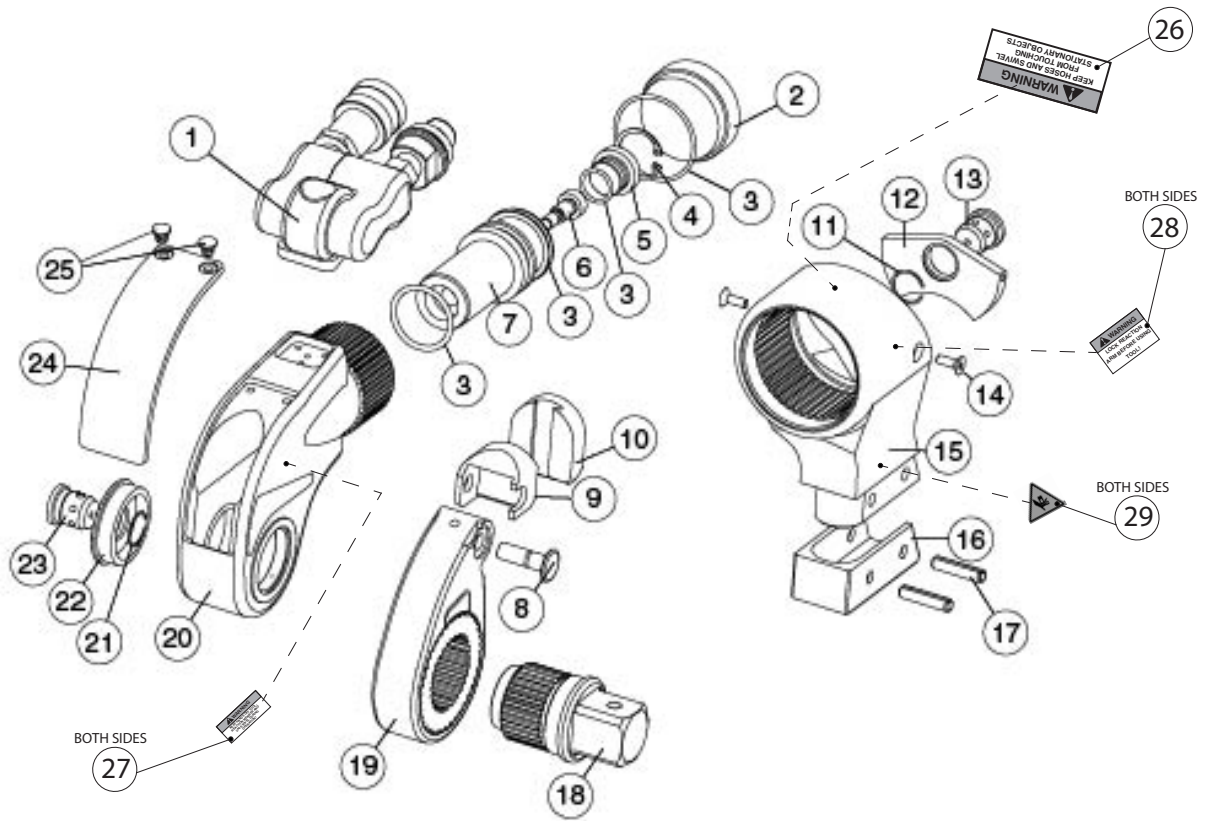

Parts Lists

TWSD1/3 Torque Wrench Parts List

Item No.	Part No.		Qty	Description
	TWSD1	TWSD3		
1	DFTAS010001	DFTAS010001	1	Multiswivel manifold assembly
1.1	STDHC000005	STDHC000005	1	-Female coupling
1.2	STDRC000041	STDRC000041	1	-Clip
1.3	DFTSB010001	DFTSB010001	1	-Multiswivel banjo

Parts Lists continued

Item No.	Part No.		Qty	Description
	TWSD1	TWSD3		
1.4	DFTAY010001	DFTAY010001	1	–Multiswivel advance yoke
1.5	INTHC000002	INTHC000002	1	–Adaptor
1.6	STDHC000004	STDHC000004	1	–Male coupling
1.7	STDFA000027	STDFA000027	1	–Screw
1.8	STDST000078	STDST000078	1	–Cap
1.9	Multiswivel Seal Kit DFTAS10004	Multiswivel Seal Kit DFTAS10004	4	–Seal
			3	–Seal
			2	–Seal
1.10	DFTSP010001	DFTSP010001	1	–Multiswivel post
1.11	STDFA000025	STDFA000025	4	–Screw
1.12	DFTAS010003	DFTAS010003	1	–Multiswivel retract yoke
2	BSDEC010001	BSDEC030001	1	TWSD endcap
3	Body Seal Kit BSDAS010007	Body Seal Kit BSDAS030007	1	Seal
			1	Seal
			1	Seal
			1	Seal
4	STDRC000034	STDRC000035	1	Clip
5	BSDPP010001	BSDPP030001	1	TWSD piston plug
6	MODFA000041	STDFA000041	1	Screw
7	BSDPI010001	BSDPI030001	1	TWSD piston
8	BSDCP010001	BSDCP030001	1	TWSD crank retaining pin
9	BSDSL010001	BSDSL030001	1	TWSD slider
10	BSDSH010001	BSDSH030001	1	TWSD shuttle
11	STDRC000030	STDRC000030	1	Clip
12	BSDBP010001	BSDBP030001	1	TWSD reaction arm button plate
13	BSDAS010008	BSDAS010008	1	TWSD lock button assembly
14	STDFA000010	STDFA000010	2	Screw
15	BSDRA010001	BSDRA030001	1	TWSD reaction arm
16	BSDAP010001	BSDAP030001	1	TWSD reaction arm pad
17	STDST000032	STDST000033	2	Pin
18	BSDSD010001	BSDSD030001	1	TWSD square drive
19	BSDSK010002	BSDSK030002	1	TWSD drive assembly
19.1	STDFA000001	STDFA000001	1	–Screw
19.2	STDST000012	STDST000013	2	–Spring
**19.3	BSDDS010001	BSDDS030002	1	–TWSD drive shoe
**19.4	BSDRT010001	BSDRT030001	1	–TWSD ratchet
19.5	BSDCR010001	BSDCR030002	1	–TWSD crank
20	BSDAS010004	BSDAS030004	1	TWSD body assembly