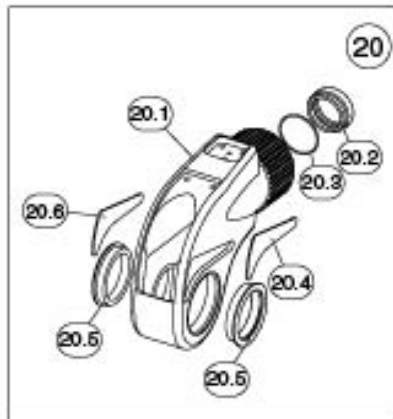

Parts Lists

TWSD1/3 Torque Wrench Parts List

Item No.	Part No.		Qty	Description
	TWSD1	TWSD3		
1	DFTAS010001	DFTAS010001	1	Multiswivel manifold assembly
1.1	STDHC000005	STDHC000005	1	-Female coupling
1.2	STDRC000041	STDRC000041	1	-Clip
1.3	DFTSB010001	DFTSB010001	1	-Multiswivel banjo

Parts Lists continued

Item No.	Part No.		Qty	Description
	TWSD1	TWSD3		
1.4	DFTAY010001	DFTAY010001	1	–Multiswivel advance yoke
1.5	INTHC000002	INTHC000002	1	–Adaptor
1.6	STDHC000004	STDHC000004	1	–Male coupling
1.7	STDFA000027	STDFA000027	1	–Screw
1.8	STDST000078	STDST000078	1	–Cap
1.9	Multiswivel Seal Kit DFTAS10004	Multiswivel Seal Kit DFTAS10004	4	–Seal
			3	–Seal
			2	–Seal
1.10	DFTSP010001	DFTSP010001	1	–Multiswivel post
1.11	STDFA000025	STDFA000025	4	–Screw
1.12	DFTAS010003	DFTAS010003	1	–Multiswivel retract yoke
2	BSDEC010001	BSDEC030001	1	TWSD endcap
3	Body Seal Kit BSDAS010007	Body Seal Kit BSDAS030007	1	Seal
			1	Seal
			1	Seal
			1	Seal
4	STDRC000034	STDRC000035	1	Clip
5	BSDPP010001	BSDPP030001	1	TWSD piston plug
6	MODFA000041	STDFA000041	1	Screw
7	BSDPI010001	BSDPI030001	1	TWSD piston
8	BSDCP010001	BSDCP030001	1	TWSD crank retaining pin
9	BSDSL010001	BSDSL030001	1	TWSD slider
10	BSDSH010001	BSDSH030001	1	TWSD shuttle
11	STDRC000030	STDRC000030	1	Clip
12	BSDBP010001	BSDBP030001	1	TWSD reaction arm button plate
13	BSDAS010008	BSDAS010008	1	TWSD lock button assembly
14	STDFA000010	STDFA000010	2	Screw
15	BSDRA010001	BSDRA030001	1	TWSD reaction arm
16	BSDAP010001	BSDAP030001	1	TWSD reaction arm pad
17	STDST000032	STDST000033	2	Pin
18	BSDSD010001	BSDSD030001	1	TWSD square drive
19	BSDSK010002	BSDSK030002	1	TWSD drive assembly
19.1	STDFA000001	STDFA000001	1	–Screw
19.2	STDST000012	STDST000013	2	–Spring
**19.3	BSDDS010001	BSDDS030002	1	–TWSD drive shoe
**19.4	BSDRT010001	BSDRT030001	1	–TWSD ratchet
19.5	BSDCR010001	BSDCR030002	1	–TWSD crank
20	BSDAS010004	BSDAS030004	1	TWSD body assembly