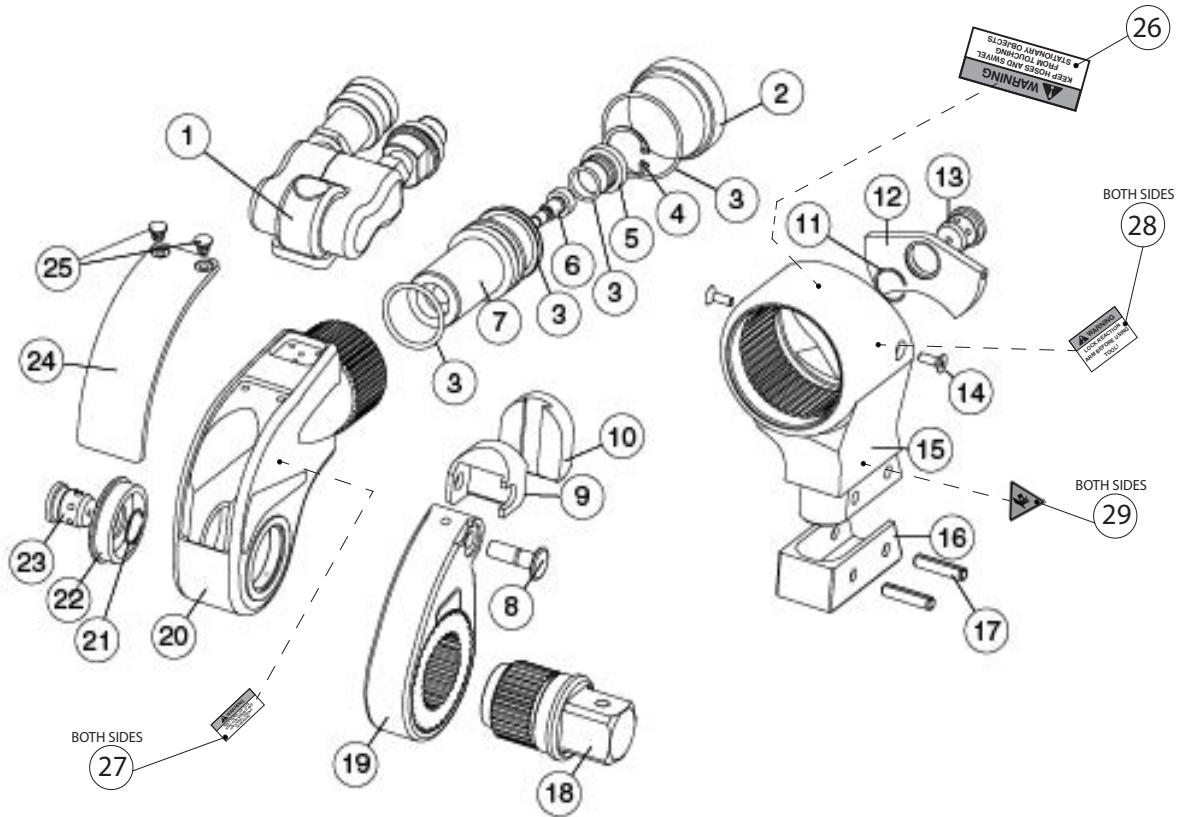

TWSD6/11/25 Torque Wrench Parts List

Item No.	Part No.			Qty	Description
	TWSD6	TWSD11	TWSD25		
1	DFTAS020006	DFTAS020006	DFTAS020006	1	Multiswivel manifold assembly
1.1	STDHC000005	STDHC000005	STDHC000005	1	Female coupling
1.2	STDRC000042	STDRC000042	STDRC000042	1	Clip
1.3	DFTSB020001	DFTSB020001	DFTSB020001	1	Multiswivel banjo