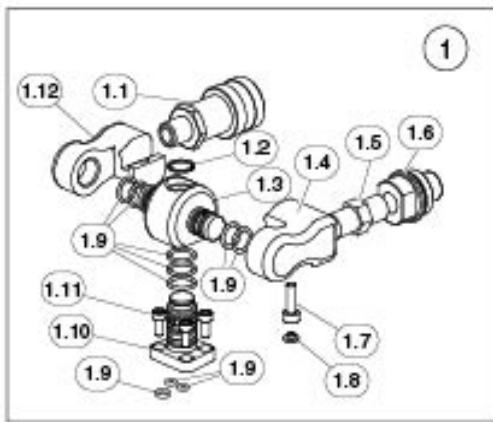

TWSD6/11/25 Torque Wrench Parts List

Item No.	Part No.			Qty	Description
	TWSD6	TWSD11	TWSD25		
1	DFTAS020006	DFTAS020006	DFTAS020006	1	Multiswivel manifold assembly
1.1	STDHC000005	STDHC000005	STDHC000005	1	Female coupling
1.2	STDRC000042	STDRC000042	STDRC000042	1	Clip
1.3	DFTSB020001	DFTSB020001	DFTSB020001	1	Multiswivel banjo